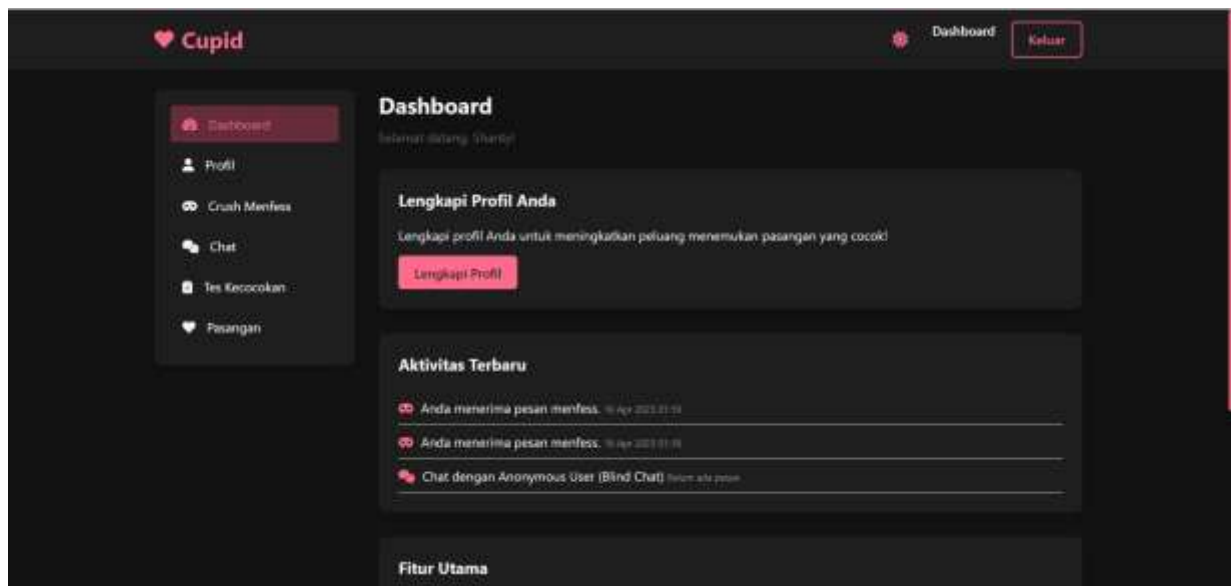

Website Dashboard (Dark Mode)