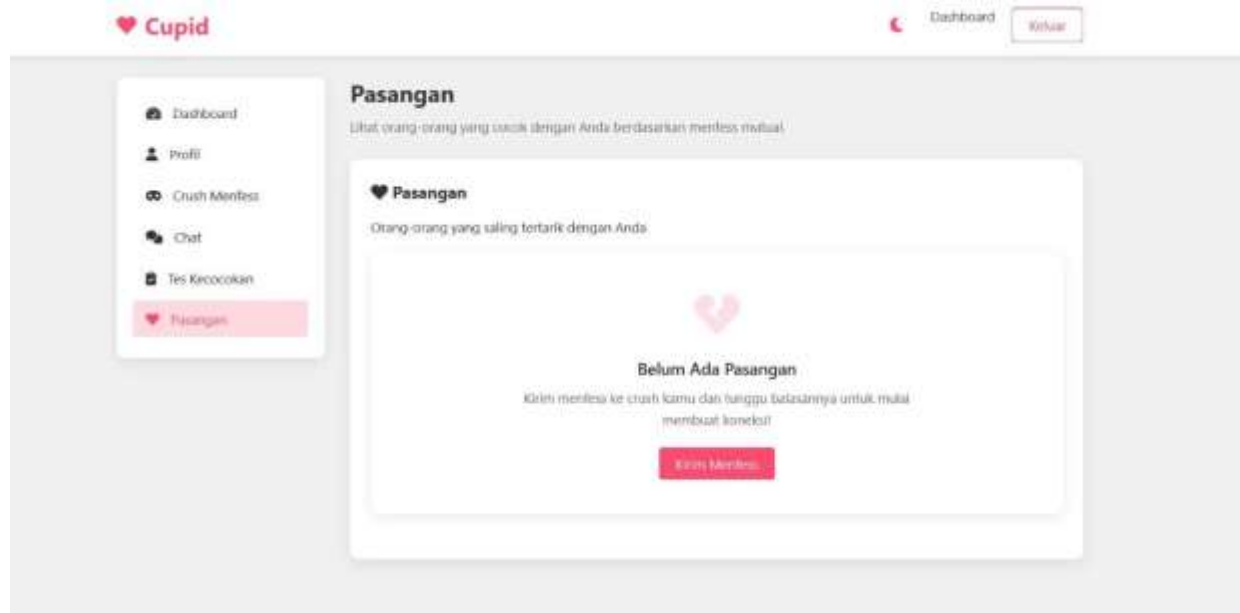

Pasangan (Your Match!)