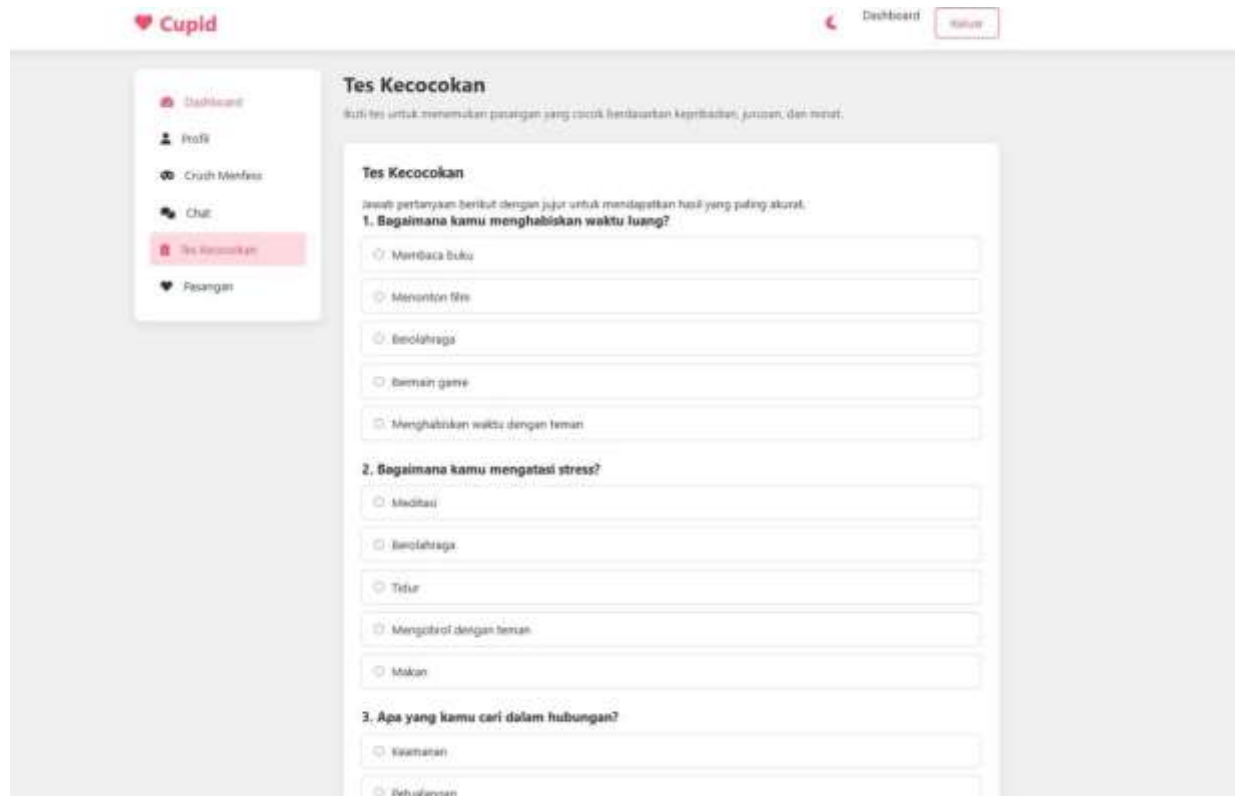

Tes Kecocokan