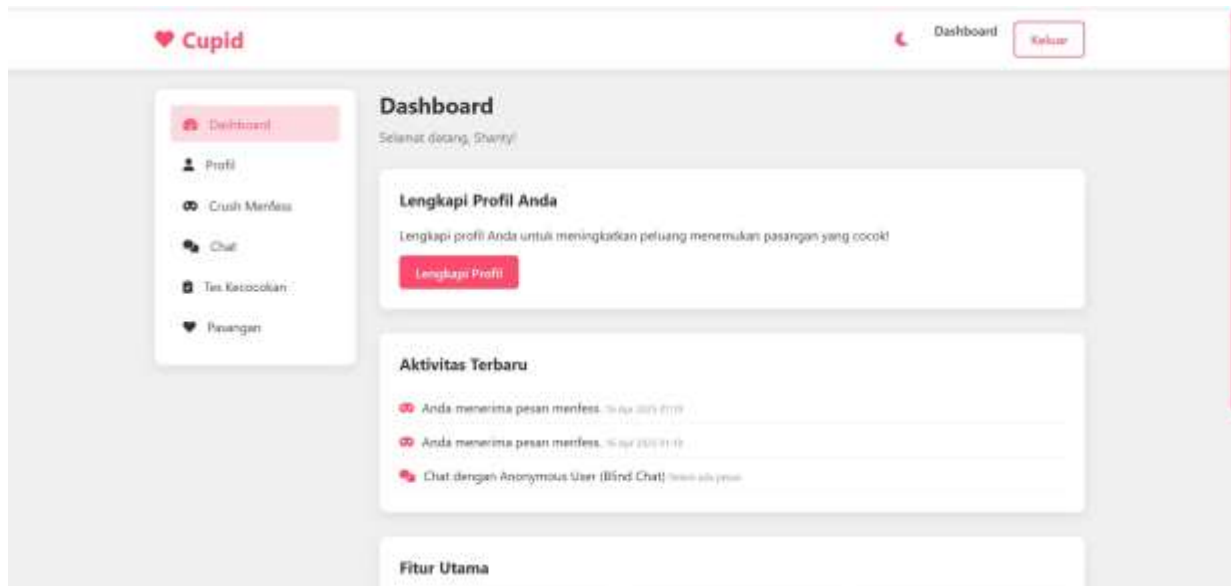

Website Dashboard (Light Mode)